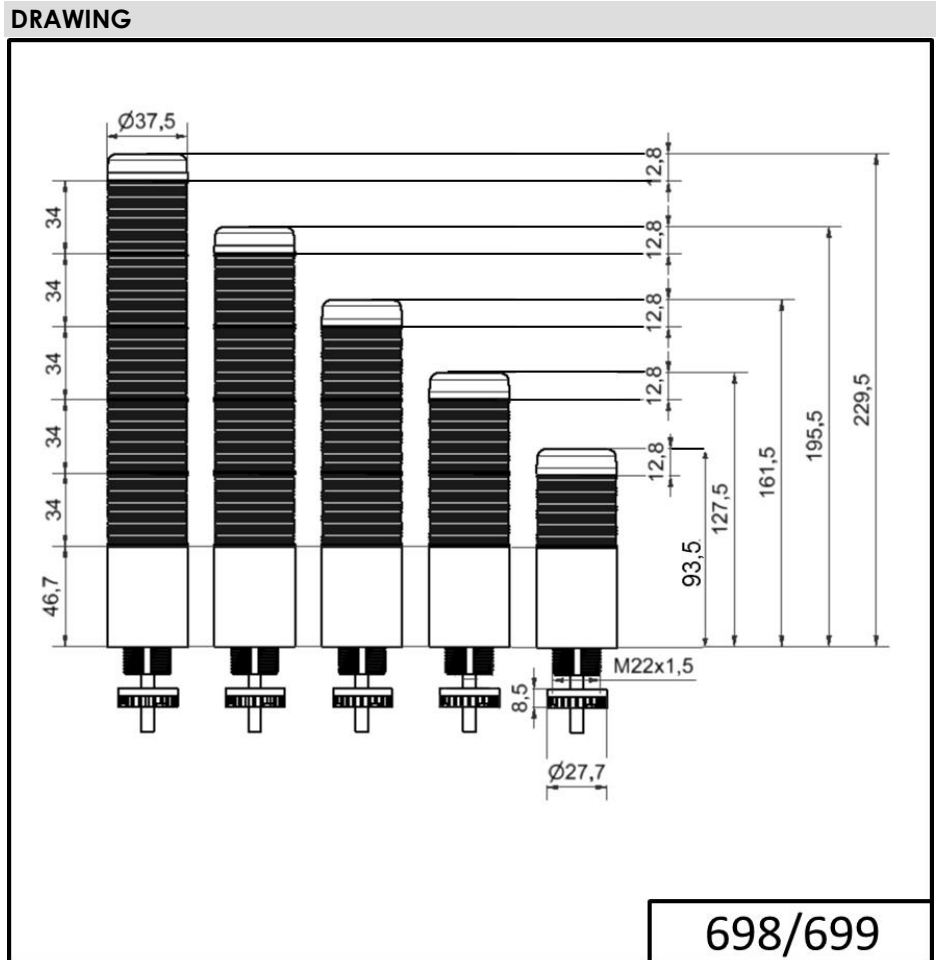

Completely pre-assembled Signal Towers / KOMPAKT 37
K37 plug EM Pulse tone 12VAC/DC GN/YE/RD

Part No.:	699.210.74
Series:	Kompakt 37

MECHANICAL DATA	
Height	175 mm
Diameter	38 mm
Materials	PC
Dome colour	Green Red Yellow
Housing colour	Black
Protection category	IP65
Connection	M12 plug 5-pole
Cable entry	Membrane grommet
Cable entry minimum	d = 1 mm
Cable entry maximum	d = 9 mm
Tension relief	Pull-out protection
Type of fixing	Built-in mounting
Working temperature minimum	-20°C
Working temperature maximum	+50°C
UL Type Rating	Type 12 Type 4X
Weight with packaging	176 g
Product weight	176 g

ELECTRICAL DATA	
Operating voltage	12V
Operating voltage type	AC/DC
Operating voltage frequency	50Hz
Operating voltage tolerance	+/- 10%
Rated operational voltage	12 VDC
Rated operational current	295 mA
Rated inrush current	500 mA
Protection class	Protection class 2
Pollution degree	3 In the connection area: 2

OPTICAL DATA	
Light source	LED
Light colour	Green Red Yellow
Optical signal image	Permanent
Service life optical	50,000 h maximum

For additional installation and mounting information, refer to the appropriate user guide at www.werma.com. This printed copy is for information only and is subject to alteration.

Completely pre-assembled Signal Towers / KOMPAKT 37
K37 plug EM Pulse tone 12VAC/DC GN/YE/RD

ACUSTICAL DATA	
Volume/dB(max) at 1m distance	80,0 dB (A)
Acoustic signal image	Pulse tone
Audio frequency	2900 Hz
Acoustic service life	5,000 h minimum